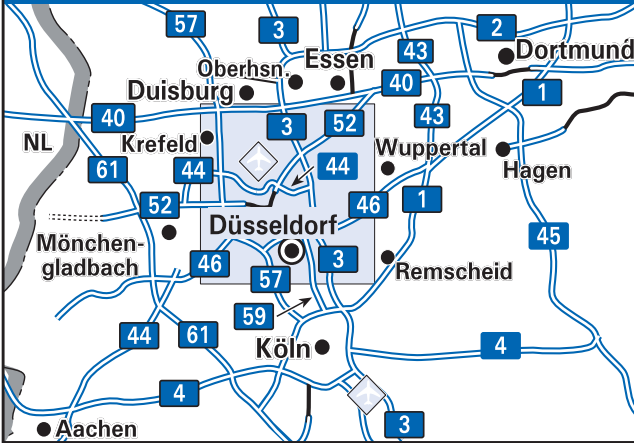

Gottwald Port Technology GmbH

Forststrasse 16 • 40597 Düsseldorf, Germany
 Phone: +49 211 7102-0 • Fax: +49 211 7102-3650
 info@gottwald.com • www.gottwald.com

Arrival by train

Düsseldorf main station is easily accessible from all German cities. From the main station take the S6 travelling towards Langenfeld and get off at Düsseldorf-Benrath. Take a taxi from here or walk to the plant (approx. 15 minutes on foot).

Arrival by car from Düsseldorf airport

- Take the A44 from Düsseldorf airport travelling towards Ratingen, as far as the Ratingen-Ost intersection.
- Then take the A3, Köln direction, to the Hilden intersection.
- From here take the A46 towards Düsseldorf/Neuss as far as the Düsseldorf-Süd intersection.
- Then take the A59 towards Leverkusen.
- Exit at Düsseldorf-Benrath.
- After approx. 1 km you will see the Gottwald